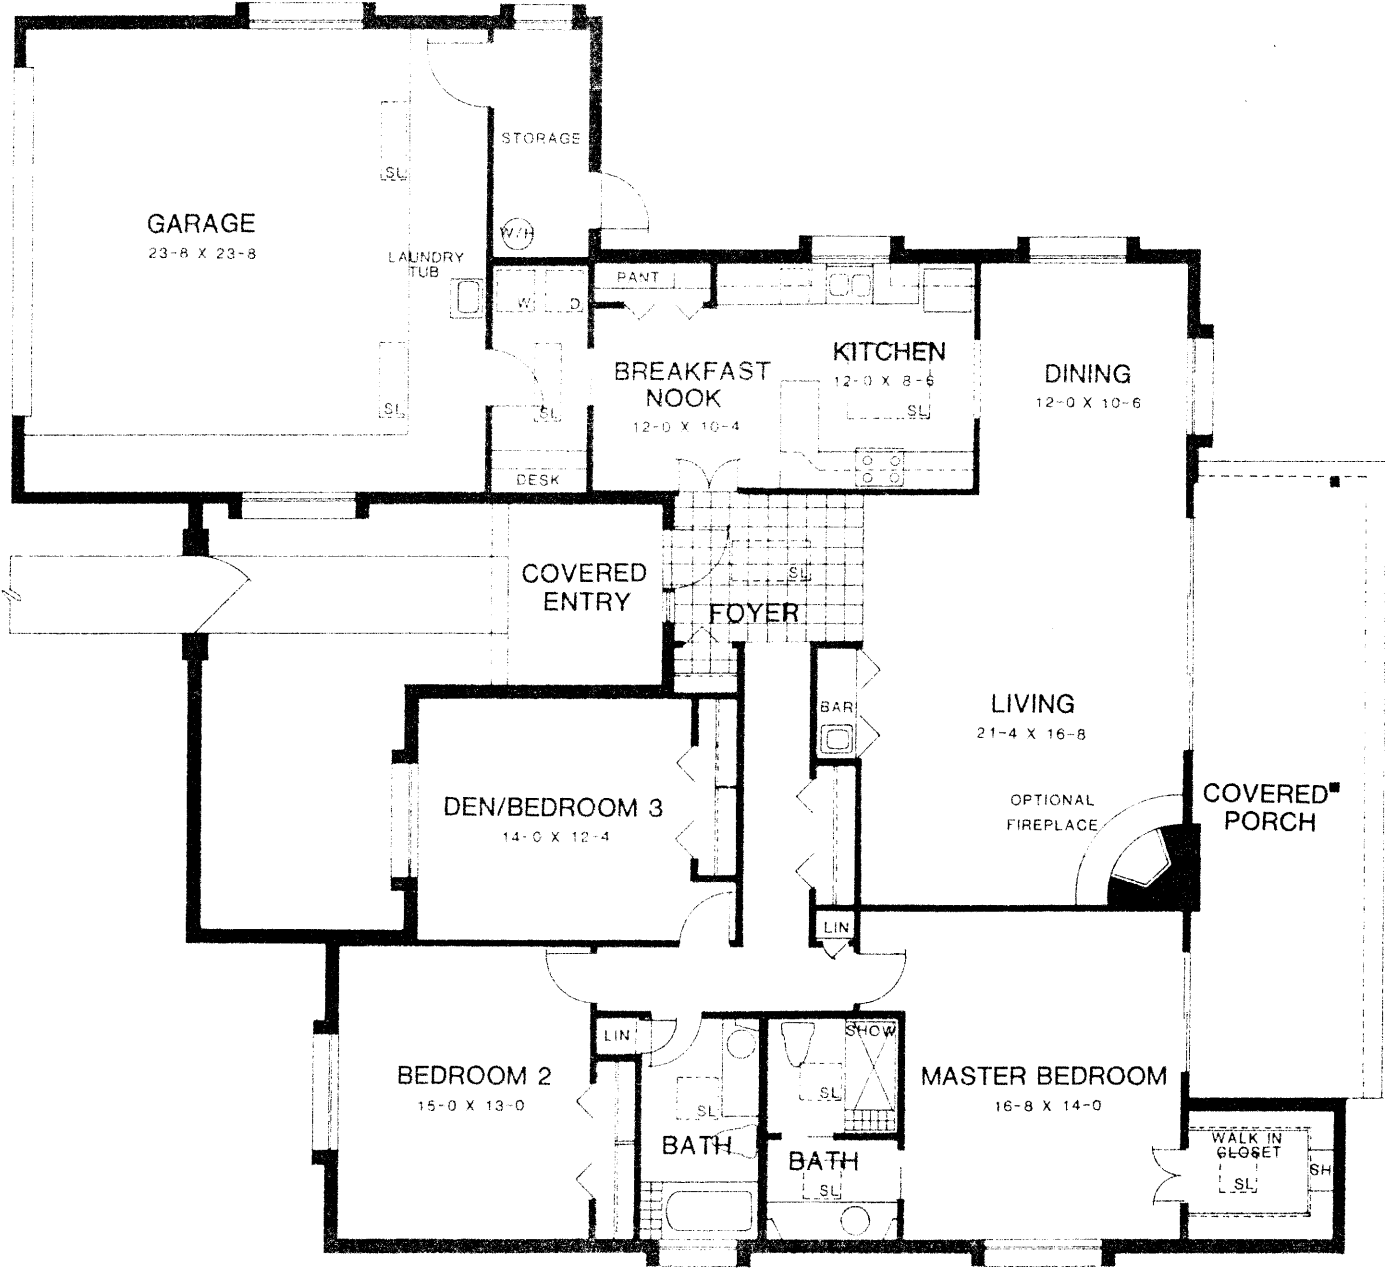

Barcelona

Model 911 C

2050 Sq Ft

- Room sizes are approximate and may vary in actual construction.
- Patio wall length and design will vary due to lot conditions.