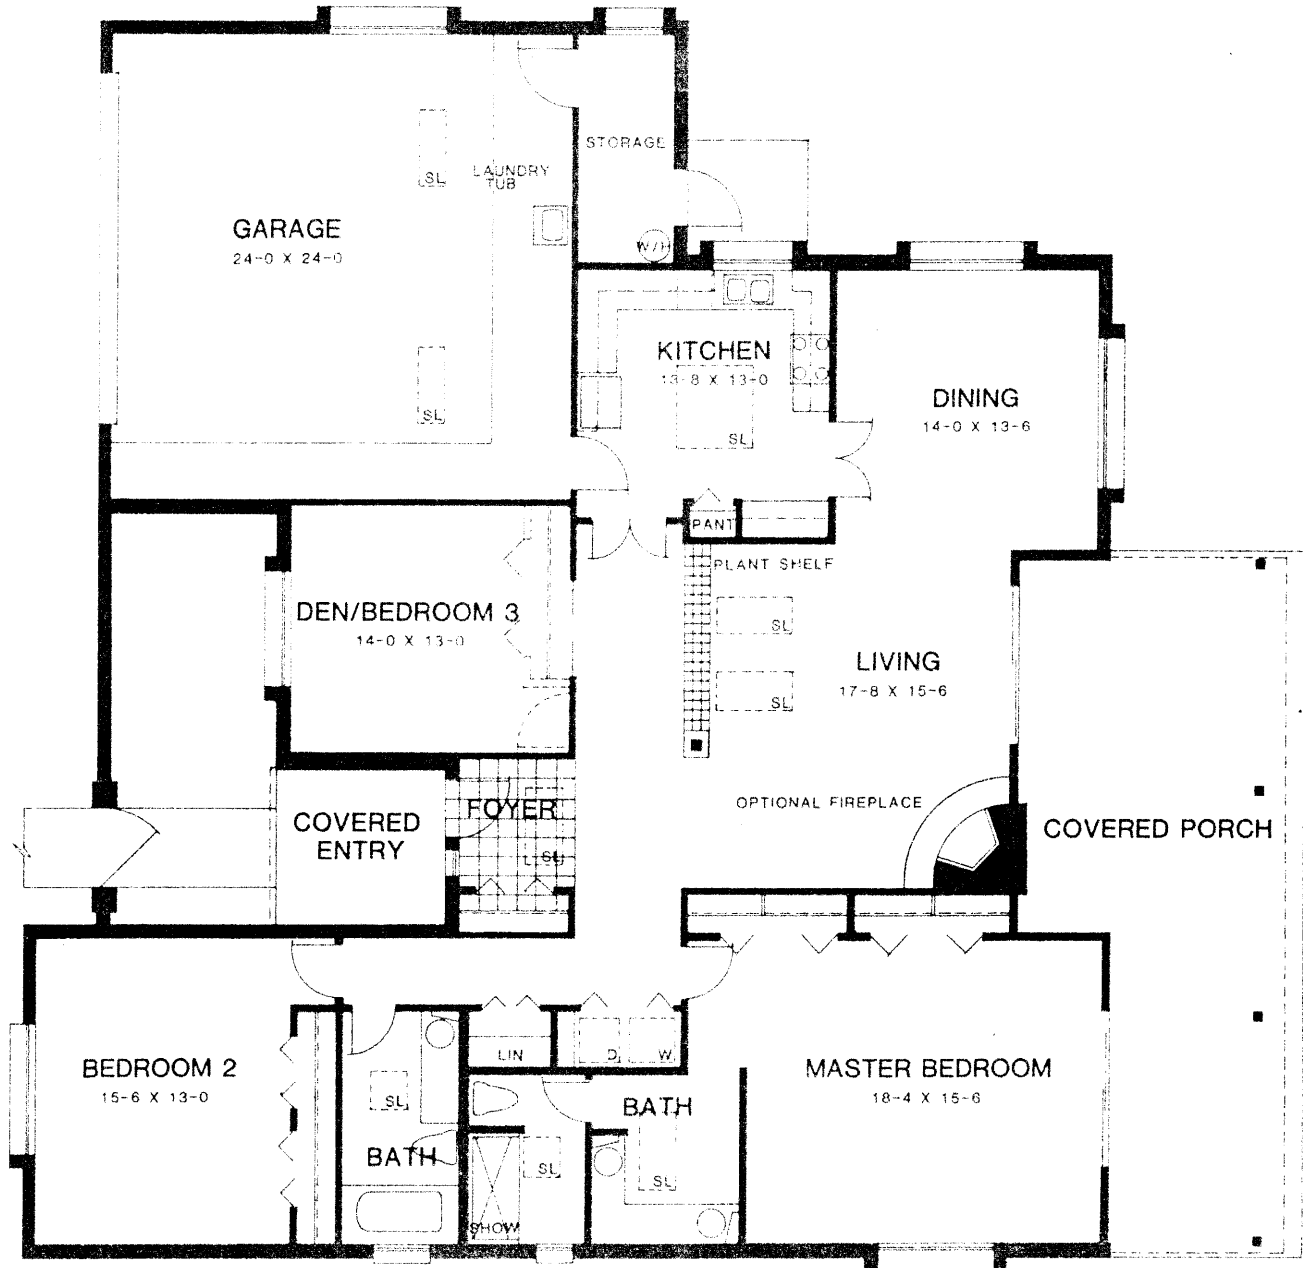

Canoa

Model 912 C

2100 Sq Ft

- Room sizes are approximate and may vary in actual construction.
- Patio wall length and design will vary due to lot conditions.