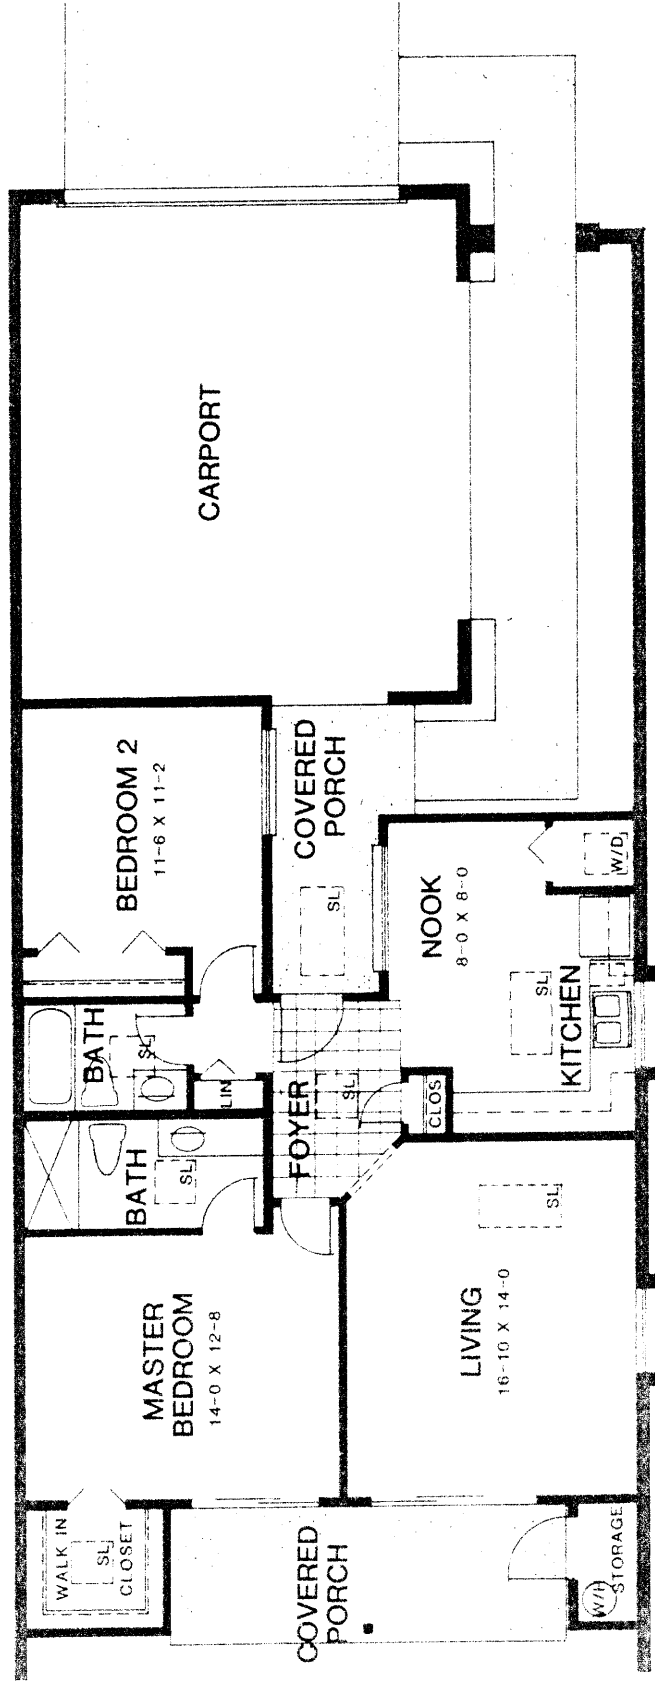

# EL NIDITO

877C 1,060 SQ. FT.

- ROOM SIZES ARE APPROXIMATE AND MAY VARY IN ACTUAL CONSTRUCTION
- PATIO WALL LENGTH AND DESIGN WILL VARY DUE TO LOT CONDITIONS
- OPTIONAL 24' WIDE CARPORT AVAILABLE WITH 18' GARAGE DOOR