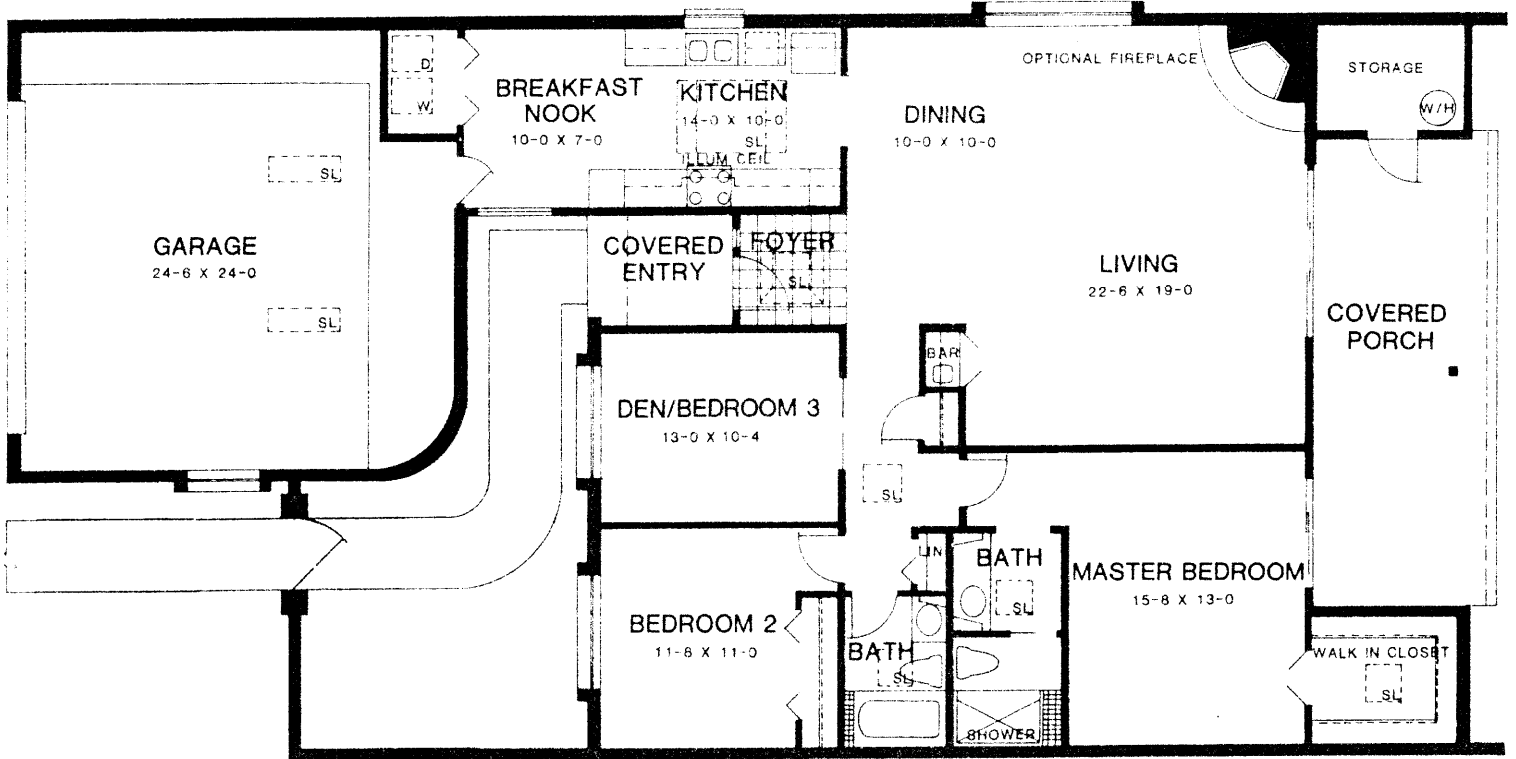

Ensenada

Model 880 C

1750 Sq Ft

- Room sizes are approximate and may vary in actual construction.
- Patio wall length and design will vary due to lot conditions.