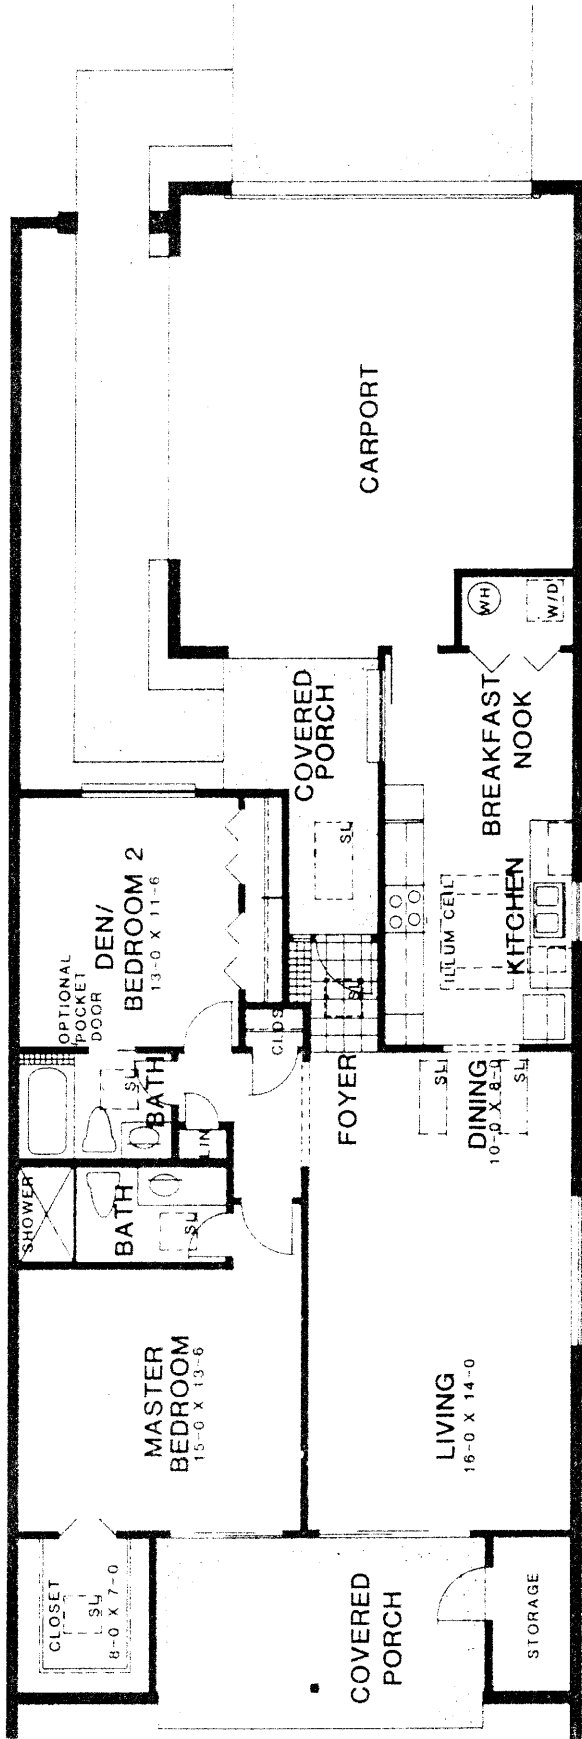

# LA ROSA

881C 1,236 SQ. FT.

- ROOM SIZES ARE APPROXIMATE AND MAY VARY IN ACTUAL CONSTRUCTION
- PATIO WALL LENGTH AND DESIGN WILL VARY DUE TO LOT CONDITIONS
- OPTIONAL 24' WIDE CARPORT AVAILABLE WITH 18' GARAGE DOOR