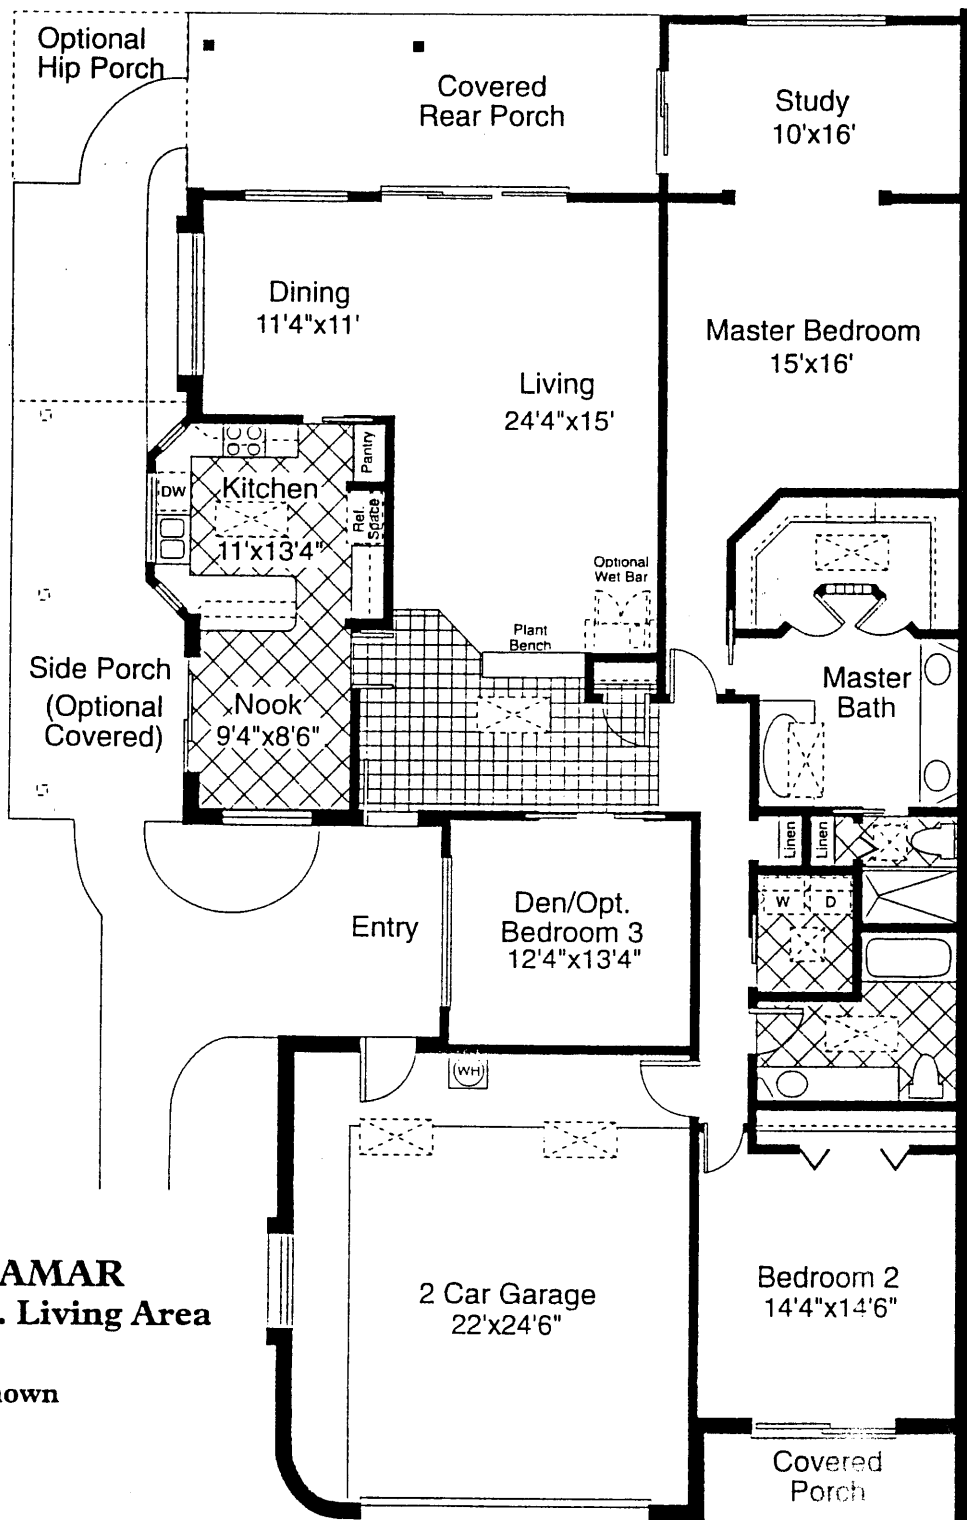

MIRAMAR

THE MIRAMAR
2353 Sq. Ft. Living Area

Floorplan Shown
Canoa Style

**Fairfield
Homes**