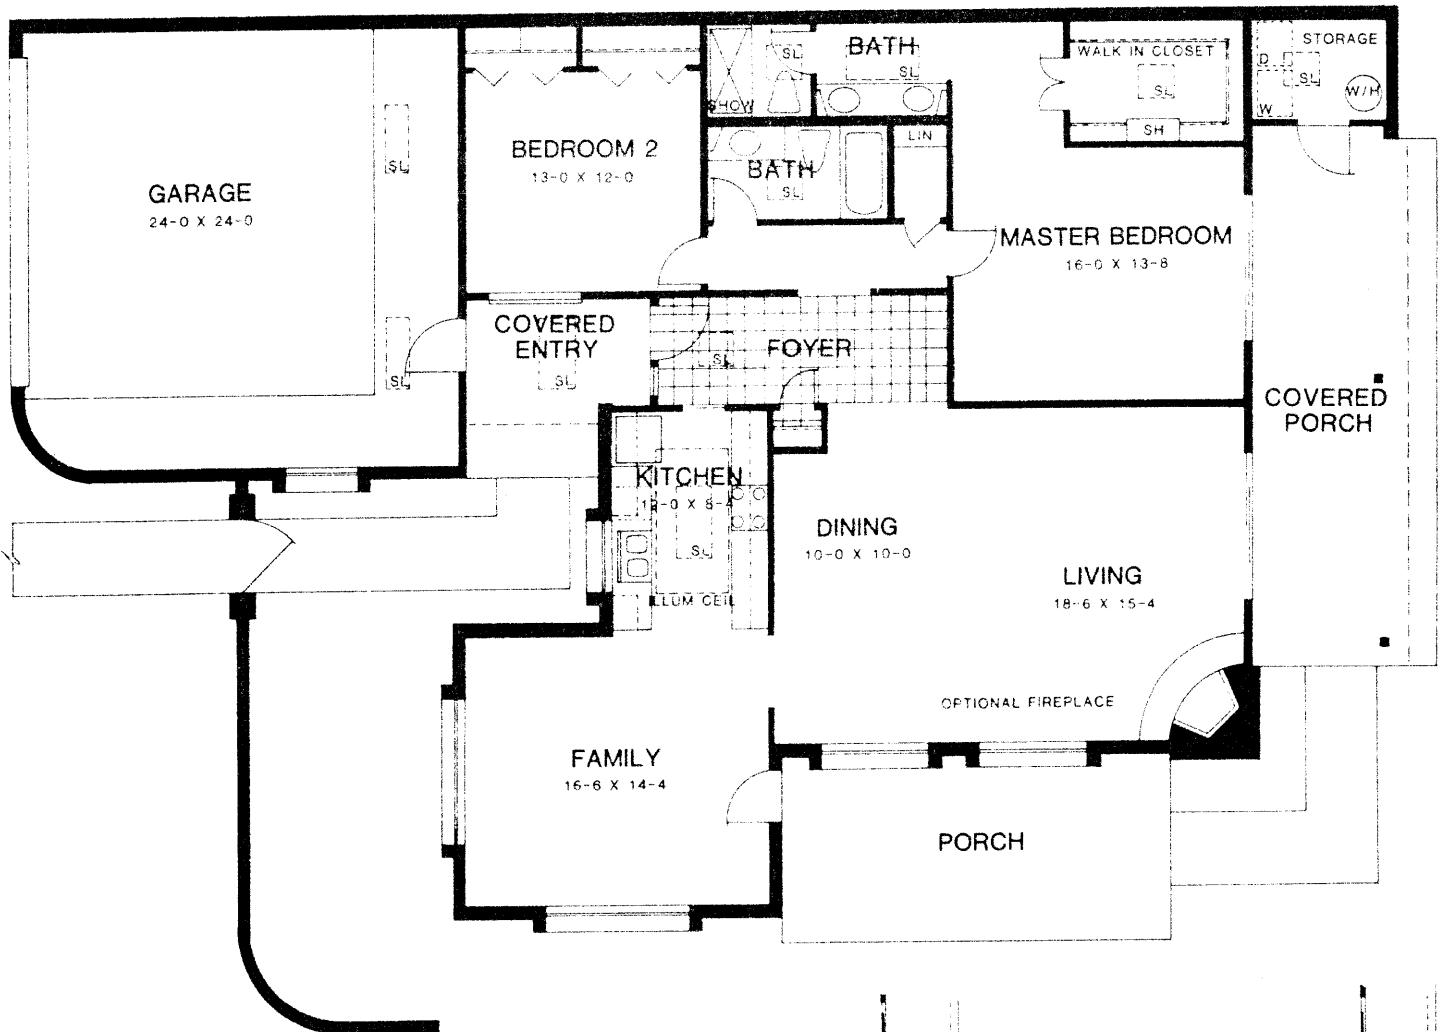

Monterrey

Model 250 C

1775 Sq Ft

- Room sizes are approximate and may vary in actual construction.
- Patio wall length and design will vary due to lot conditions.

PORCH (ROOF OPTION 1)

PORCH (ROOF OPTION 2)