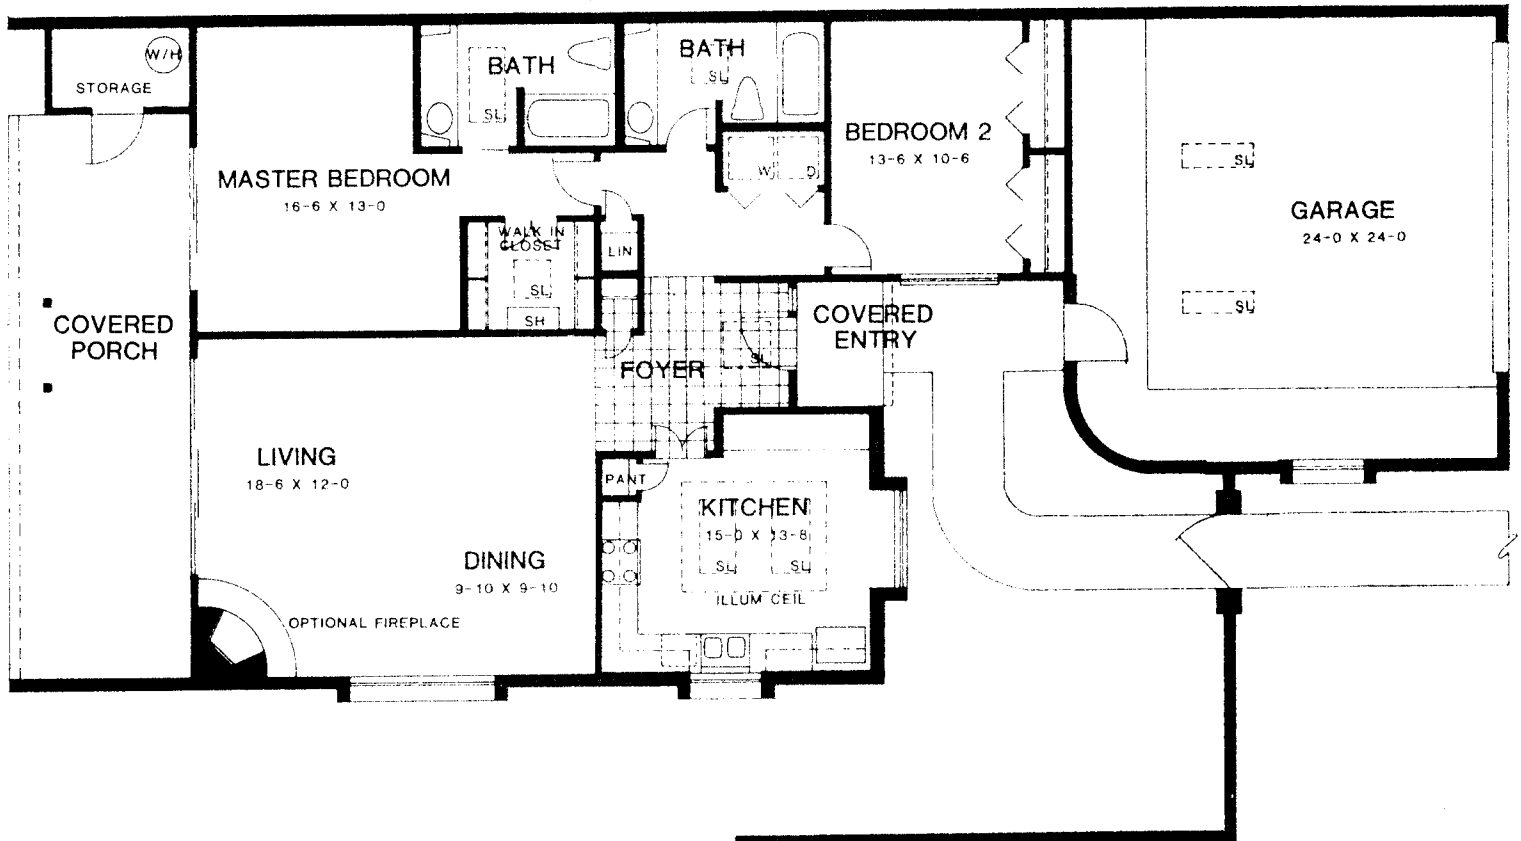

San Jose

Model 923 C

REVERSE MODEL

1500 Sq Ft

- Room sizes are approximate and may vary in actual construction.
- Patio wall length and design will vary due to lot conditions.