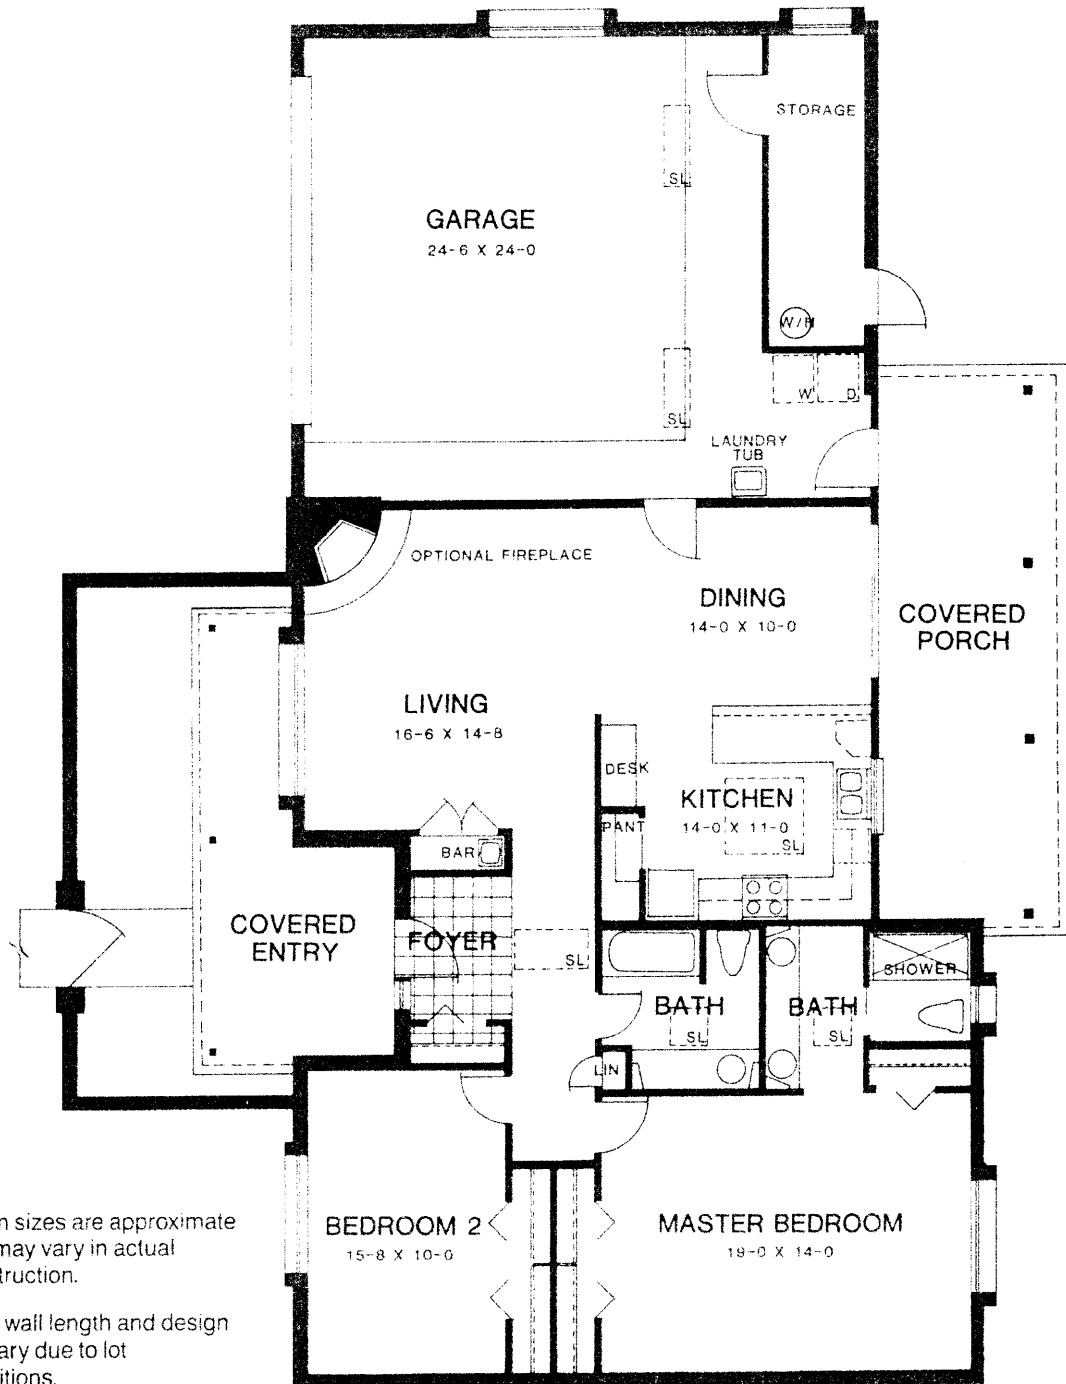

# La Cholla

## Model 910 C

1450 Sq Ft

- Room sizes are approximate and may vary in actual construction.
- Patio wall length and design will vary due to lot conditions.