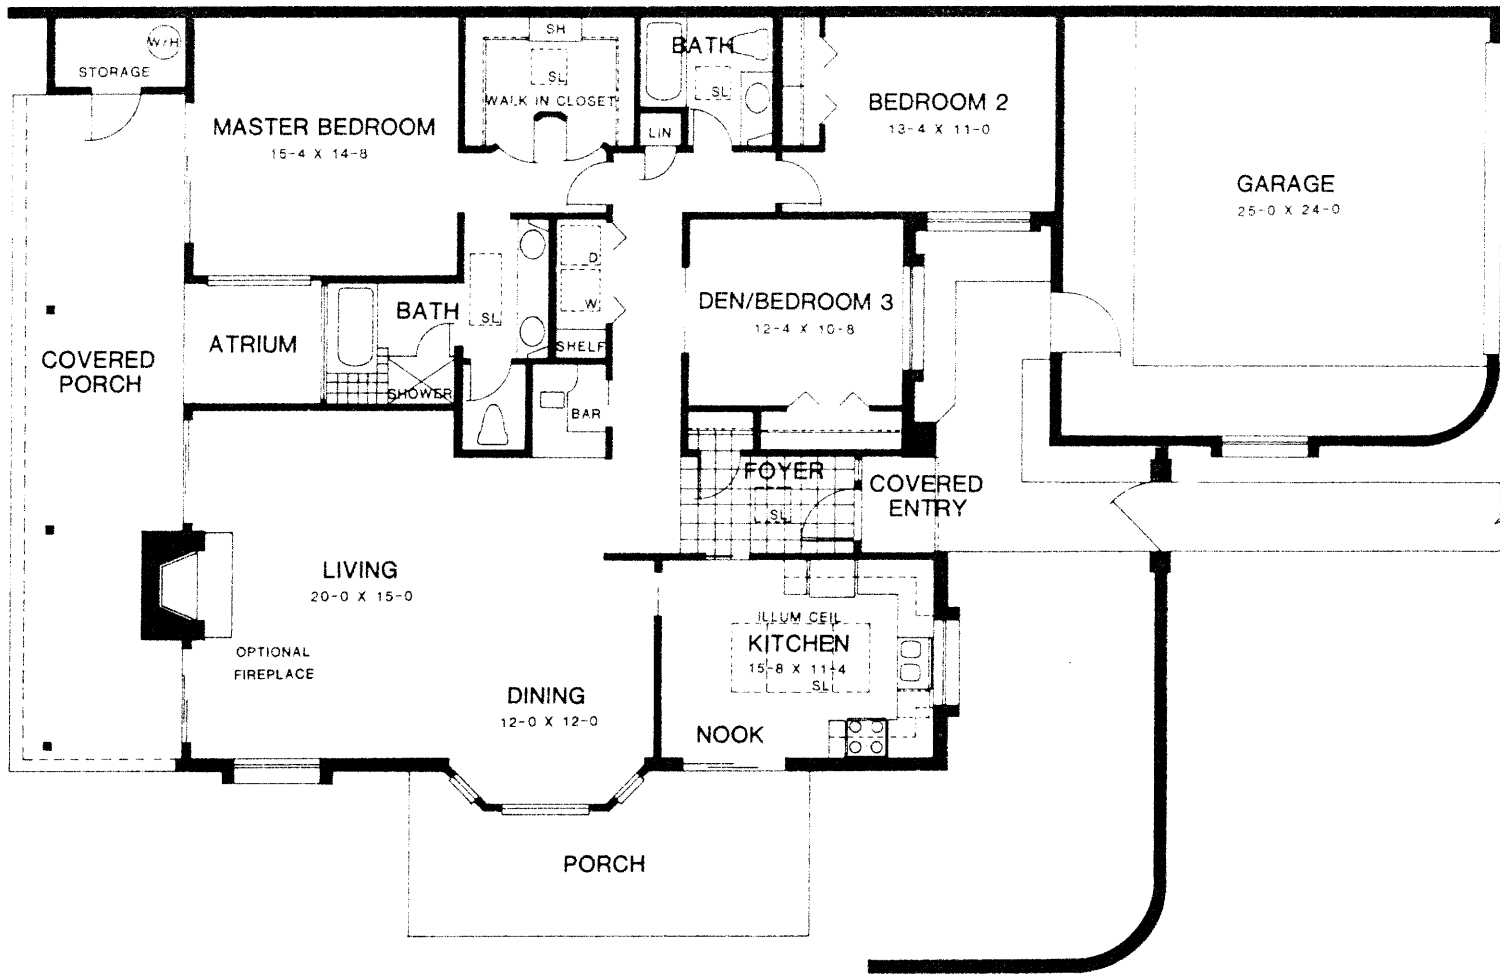

Vera Cruz

Model 860 C

1900 Sq Ft

PORCH (ROOF OPTION 1)

PORCH (ROOF OPTION 2)

- Room sizes are approximate and may vary in actual construction.
- Patio wall length and design will vary due to lot conditions.